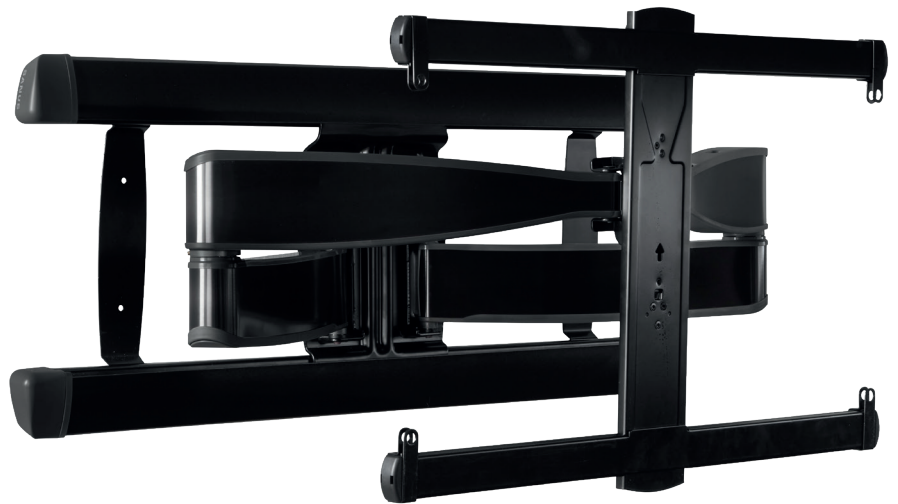

SANUS®

YOU'LL LOVE THIS MOUNT

\$499.99

Slim in-arm **cable management** for clean look

Precision-engineered for **effortless movement** and **stability**

Slim profile holds TV close to the wall for a **sleek look**

Brushed **stainless steel** finish

Swivel simulated **65" flat screen TV**

ADVANCED FULL-MOTION | VLF728-B2

Installation and Feature Videos Available Online

FITS **42" - 90"** TVs
 HOLDS TVS UP TO 56.7 KG.

WALL DISTANCE 2.25" - 28"
 SWIVEL +57° / -57°
 TILT +0° / -15°

- > **STYLISH**
- > **SMOOTH & STABLE**
- > **SLIM**
- > **SIMPLE**

MOUNTING PATTERN

75x75	100x100	200x100	200x200	300x200	400x200	300x300	400x300	400x400	600x400	700x400	800x400	800x500	Random
			✓	✓	✓	✓	✓	✓	✓				