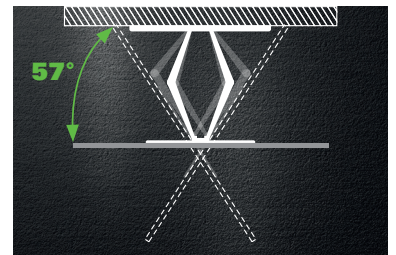

SANUS®

YOU'LL LOVE THIS MOUNT

\$499.99

Slim in-arm **cable management** for clean look

Precision-engineered for **effortless movement** and **stability**

Slim profile holds TV close to the wall for a **sleek look**

Brushed **stainless steel** finish

Swivel simulated **65" flat screen TV**

ADVANCED FULL-MOTION | VLF728-B2

Installation and Feature Videos Available Online

FITS **42" - 90"** TVs
 HOLDS TVS UP TO 56.7 KG.

WALL DISTANCE 2.25" - 28"
 SWIVEL +57° / -57°
 TILT +0° / -15°

- > **STYLISH**
- > **SMOOTH & STABLE**
- > **SLIM**
- > **SIMPLE**

MOUNTING PATTERN

75x75	100x100	200x100	200x200	300x200	400x200	300x300	400x300	400x400	600x400	700x400	800x400	800x500	Random
			✓	✓	✓	✓	✓	✓	✓				